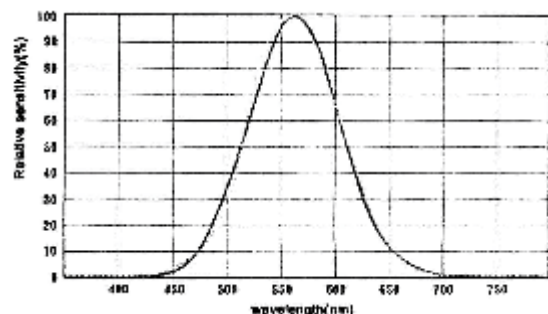

Spectral Sensitivity

All Specifications are subject to change without prior notice.

KUSAM-MECO®
An ISO 9001:2015 Company

G-17, Bharat Industrial Estate, T. J. Road, Sewree (W), Mumbai - 400 015. INDIA.
Sales Direct.: 022-24156638, 27754546 Tel. : 24124540, 24181649, 27750662, 27750292
Email : sales@kusam-meco.co.in Web: www.kusamelectrical.com